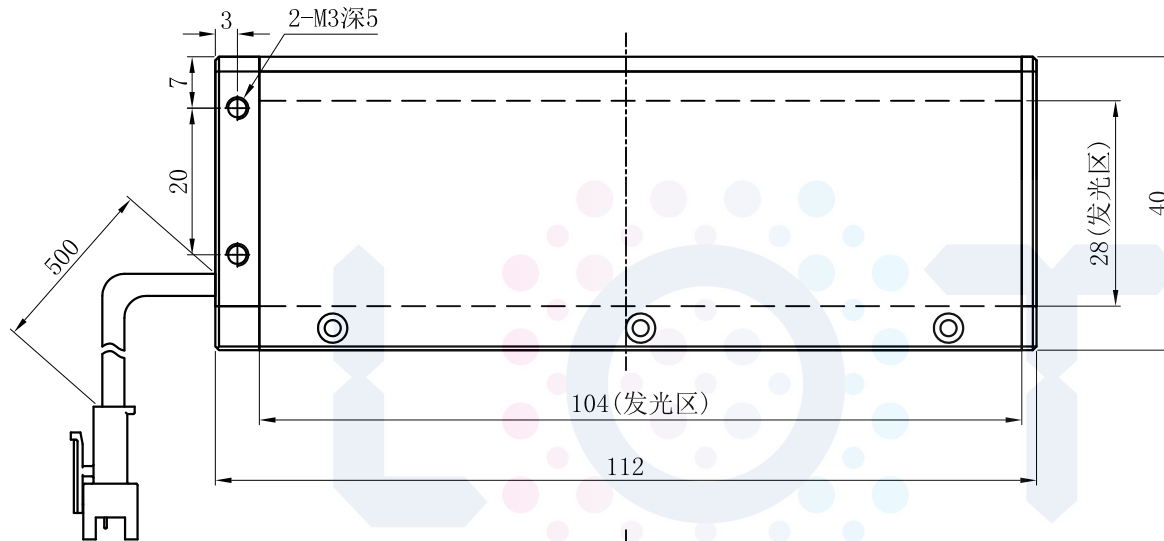

# LTS-DFT11260

产品型号	LTS-DFT11260
LED发光色	W(白)
输入电压	DC 24V(max)
消耗功率	/
电缆极性	1:+、2:NC、3:-

Copyright 2011~2014 LOTS. All rights reserved. Reproduction or photocopy without permission is prohibited.