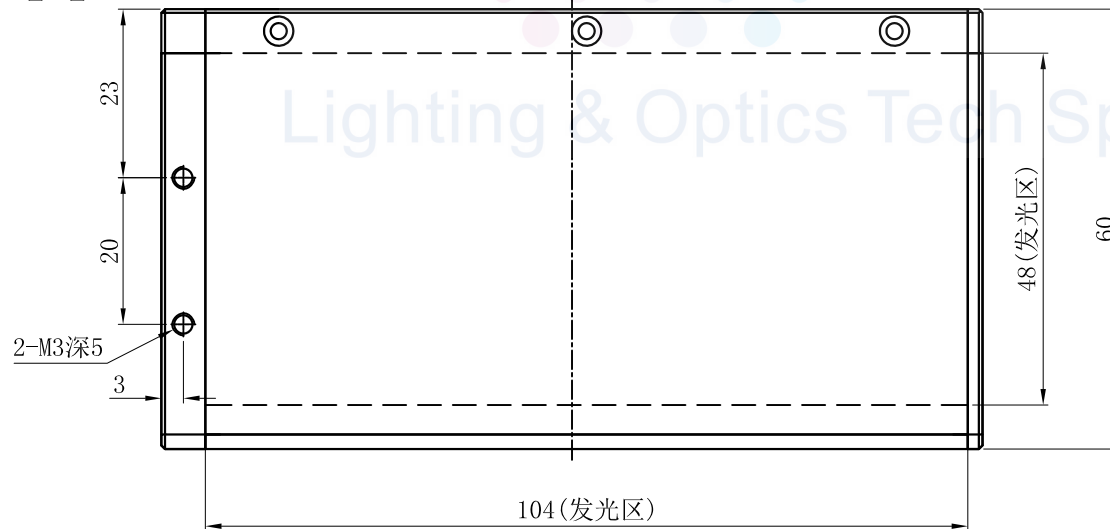

# LTS-DFT11260

产品型号	LTS-DFT11260
LED发光色	W(白)
输入电压	DC 24V(max)
消耗功率	/
电缆极性	1:+、2:NC、3:-

Copyright 2011~2014 LOTS. All rights reserved. Reproduction or photocopy without permission is prohibited.