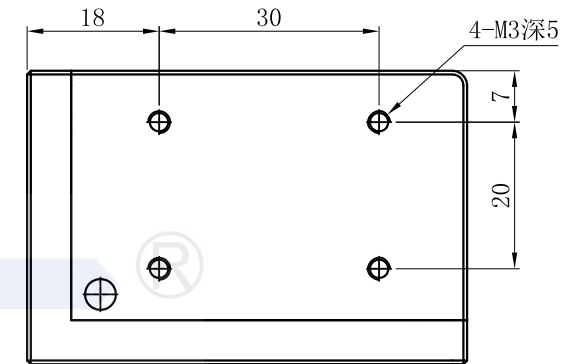

# LTS-DFT11260

产品型号	LTS-DFT11260
LED发光色	W(白)
输入电压	DC 24V(max)
消耗功率	/
电缆极性	1:+、2:NC、3:-

Copyright 2011~2014 LOTS. All rights reserved. Reproduction or photocopy without permission is prohibited.